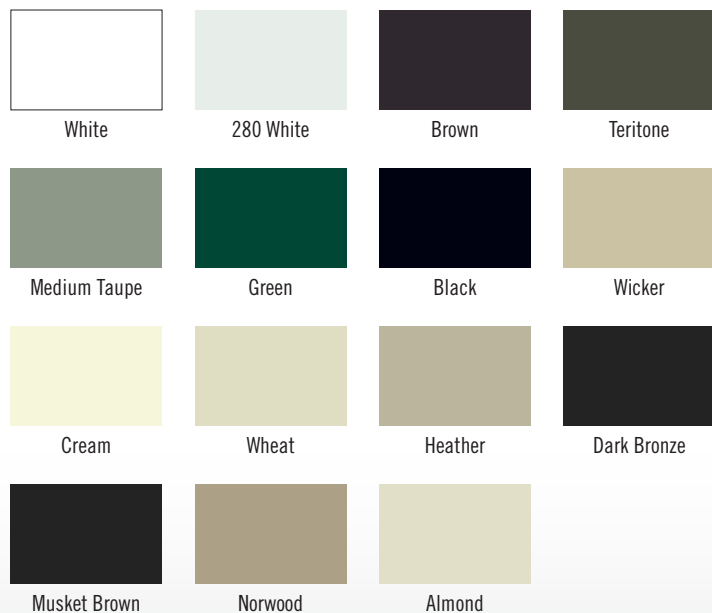

KLAUER SELECT ALUMINUM

The Klauer Select Aluminum Series is formulated with a high-durability resin for resistance to chalking and fading as well as exceptional resistance to sun, rain and other natural elements. These polyester paint systems are scratch and stain resistant, providing homeowners with years of maintenance-free performance.