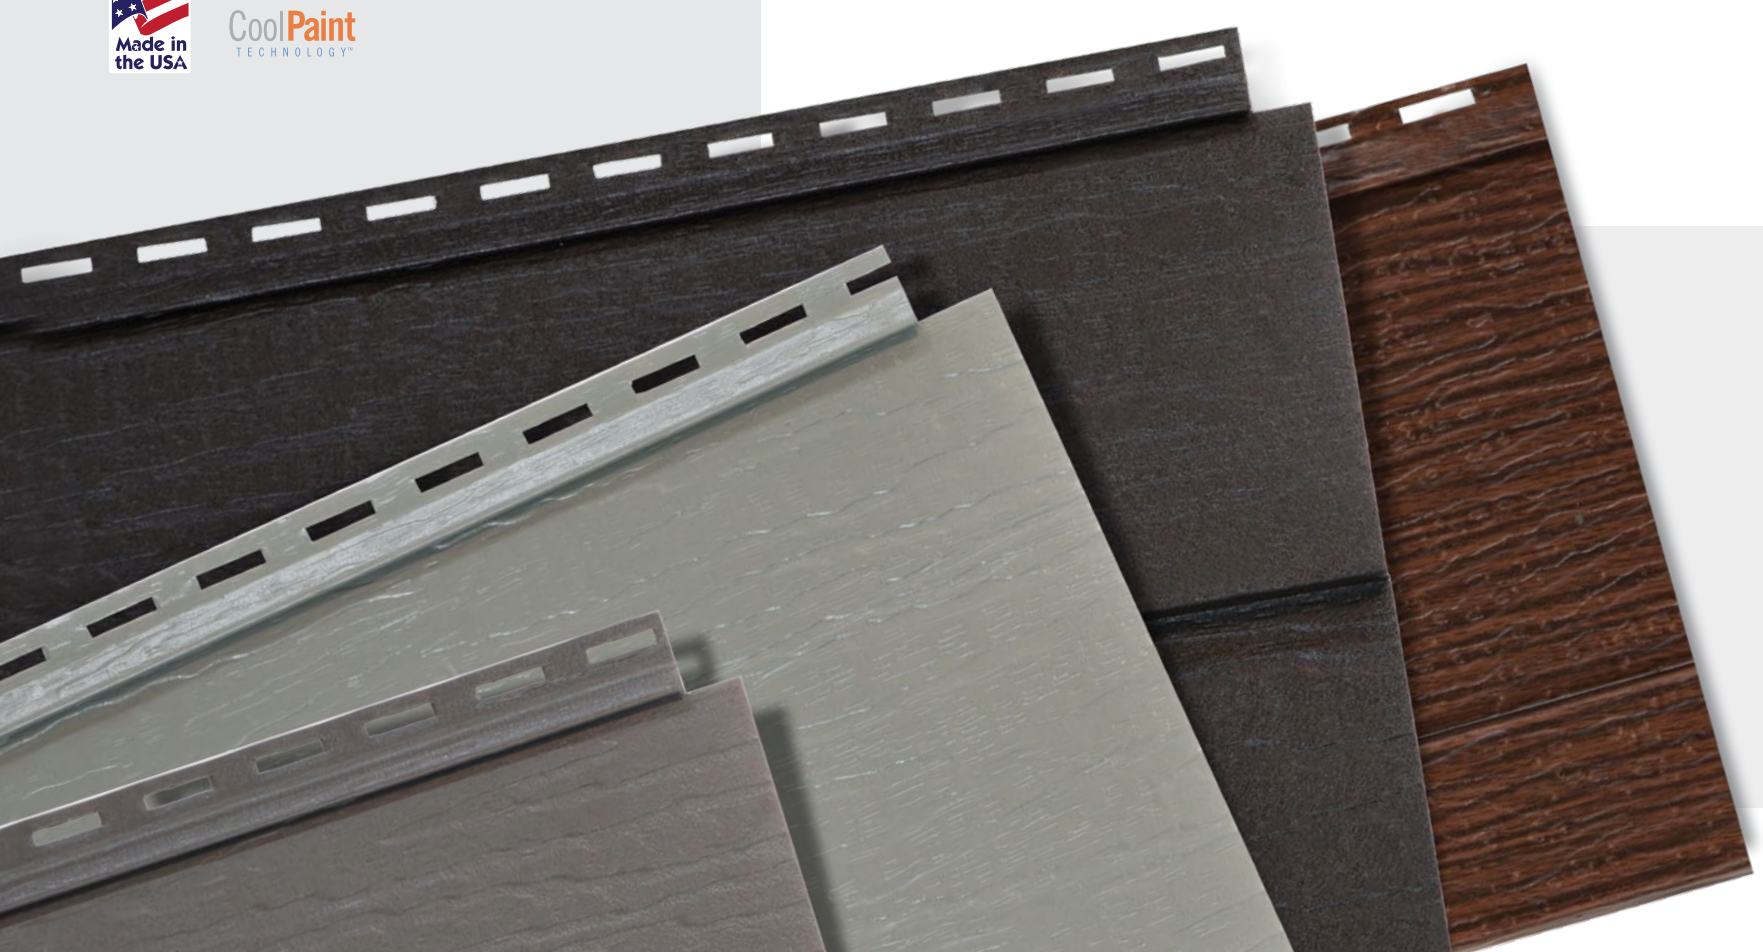

BENEFITS:

- Two-coat XT40S siliconized polyester paint system
- Excellent corrosion protection
- Modified with high-performance wax for exceptional roll-forming performance
- Proprietary wrinkle-textured finish provides a warm and low-reflective finish that retains color richness in the brightest direct sunlight
- Super-durable polyester resins provide superior resistance to chalking, fading and environmental weathering, plus exceptional impact-resistant properties
- Limited Lifetime Warranty paint system

KLAUER PRESTIGE™ FINISH

The Klauer Prestige Steel Siding and Accessories collection replicates nature's colors and textures. Its unique color palette consists of five two-tone shades that create the look of naturally stained wood.

BENEFITS:

- Four-coat XT40 polyester paint system
- Excellent corrosion protection
- Super-durable polyester resins provide superior resistance to chalking, fading and environmental weathering
- Custom-designed, woodgrain-print overlay enriches and adds depth to our modern, real-wood look and top-of-the-line finish
- Final application of polyester clear coat adds superior protection against scratches, dirt retention and staining
- Limited Lifetime Warranty paint system

THERE'S
NOTHING
BETTER

	Klauer Steel	Vinyl	Fiber Cement	Wood
Fire Resistance	E	P	E	P
Chalk and Fade Resistance	E	A	A	P
Pre-Finished Color Range	E	P	A	P
Ease of Maintenance	E	A	A	P
Warranty Coverage	E	A	A	P
Moisture Resistance	E	E	A	P
Appearance of Joints	E	P	P	P
Ability to Make Irregular Walls Appear Straight	E	P	P	P
Environmentally Friendly	E	V	A	A

E - Excellent A - Average P - Poor V - Very Poor