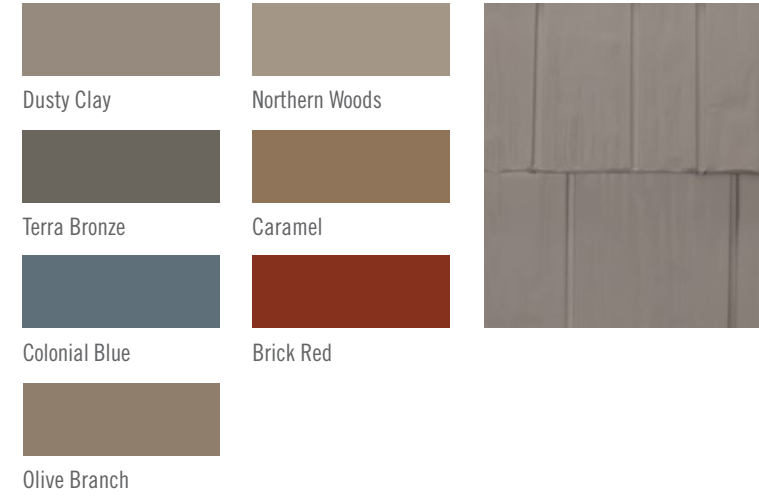

AVAILABLE COLORS

STEEL SHINGLE ACCENT SIDING

From its durable finish to its realistic woodgrain appearance, Klauer Steel Shingle Siding can add dramatic accents to porches, gables and other architectural elements without the cost and maintenance typical of other products.

Note: Colors are representations. Please refer to an actual metal sample.

White Ash

- Snow White
- Silver Gray
- Terra Bronze

Elite Terra Bronze

- Rattan
- Northern Woods
- Dusty Clay

Snow White

- Northern Woods
- Silver Gray
- Ebony

Moccasin

- Goldenrod
- Rattan
- Winter Sage

Rosewood

- Goldenrod
- Olive Branch
- Brownstone

Elite Mocha

- Snow White
- Sandalwood
- Olive Branch

Goldenrod

- Caramel
- Sunset Red
- Brownstone

Terra Bronze

- Rattan
- Northern Woods
- Dusty Clay

Silver Gray

- Snow White
- Liberty Gray
- Colonial Blue

Sunset Red

- Sandalwood
- Caramel
- Terra Bronze

Caramel

- Egg Shell
- Sandalwood
- Brownstone