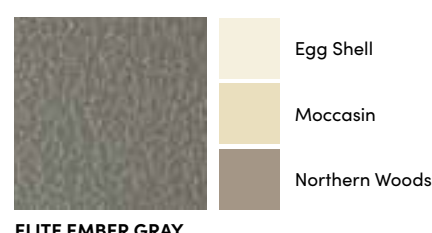

PRESTIGE WHITE ASH

ELITE TERRA BRONZE

CLASSIC SNOW WHITE

PRESTIGE VERAWOOD

ELITE BRICK RED

CLASSIC EGG SHELL

PRESTIGE RIVER BIRCH

ELITE BROWNSTONE

CLASSIC SANDALWOOD

PRESTIGE MAGNOLIA

ELITE EMBER GRAY

CLASSIC MOCCASIN

PRESTIGE ROSEWOOD

ELITE MOCHA

CLASSIC GOLDENROD

CLASSIC RATTAN

CLASSIC BROWNSTONE

CLASSIC EMBER GRAY

CLASSIC OLIVE BRANCH

CLASSIC MOCHA

CLASSIC WINTER SAGE

CLASSIC NORTHERN WOODS

CLASSIC COLONIAL BLUE

CLASSIC MOUNTAIN GREEN