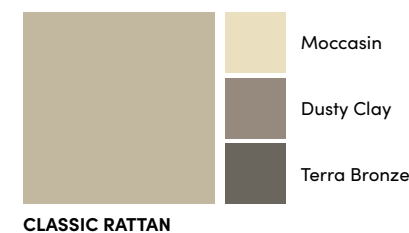

PRESTIGE WHITE ASH

ELITE TERRA BRONZE

CLASSIC SNOW WHITE

PRESTIGE VERAWOOD

ELITE BRICK RED

CLASSIC EGG SHELL

PRESTIGE RIVER BIRCH

ELITE BROWNSTONE

CLASSIC SANDALWOOD

PRESTIGE MAGNOLIA

ELITE EMBER GRAY

CLASSIC MOCCASIN

PRESTIGE ROSEWOOD

ELITE MOCHA

CLASSIC GOLDENROD

CLASSIC RATTAN

CLASSIC BROWNSTONE

CLASSIC EMBER GRAY

CLASSIC OLIVE BRANCH

CLASSIC MOCHA

CLASSIC WINTER SAGE

CLASSIC NORTHERN WOODS

CLASSIC COLONIAL BLUE

CLASSIC MOUNTAIN GREEN

CLASSIC DUSTY CLAY

CLASSIC DEEP OCEAN BLUE

CLASSIC BRICK RED

CLASSIC TERRA BRONZE

CLASSIC SILVER GRAY

CLASSIC SUNSET RED

CLASSIC CARAMEL

CLASSIC LIBERTY GRAY