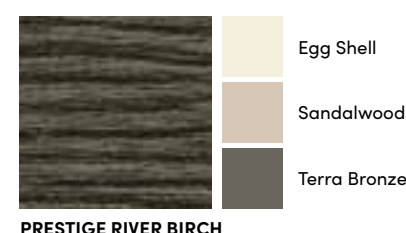

PRESTIGE WHITE ASH

ELITE TERRA BRONZE

CLASSIC SNOW WHITE

PRESTIGE VERAWOOD

ELITE BRICK RED

CLASSIC EGG SHELL

PRESTIGE RIVER BIRCH

ELITE BROWNSTONE

CLASSIC SANDALWOOD

PRESTIGE MAGNOLIA

ELITE EMBER GRAY

CLASSIC MOCCASIN

PRESTIGE ROSEWOOD

ELITE MOCHA

CLASSIC GOLDENROD

CLASSIC RATTAN

CLASSIC DUSTY CLAY

CLASSIC DEEP OCEAN BLUE

CLASSIC BRICK RED

CLASSIC TERRA BRONZE

CLASSIC SILVER GRAY

CLASSIC SUNSET RED

CLASSIC CARAMEL

CLASSIC LIBERTY GRAY