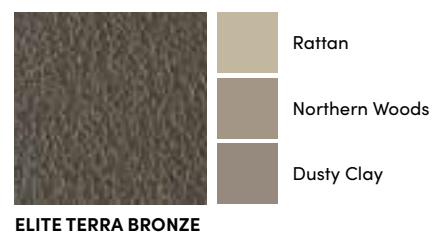

KLAUER
Prestige[™]
FINISH

The Klauer Prestige Steel Siding and Accessories collection replicates nature's colors and textures. Its unique color palette consists of five two-tone shades that create the look of naturally stained wood.

PRESTIGE WHITE ASH

ELITE TERRA BRONZE

CLASSIC SNOW WHITE

PRESTIGE VERAWOOD

ELITE BRICK RED

CLASSIC EGG SHELL

PRESTIGE RIVER BIRCH

ELITE BROWNSTONE

CLASSIC DUSTY CLAY

CLASSIC DEEP OCEAN BLUE

CLASSIC BRICK RED

CLASSIC TERRA BRONZE

CLASSIC SILVER GRAY

CLASSIC SUNSET RED

CLASSIC CARAMEL

CLASSIC LIBERTY GRAY