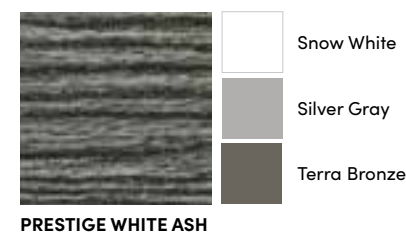

KLAUER
Prestige[™]
FINISH

The Klauer Prestige Steel Siding and Accessories collection replicates nature's colors and textures. Its unique color palette consists of five two-tone shades that create the look of naturally stained wood.

SIDING PROFILES

- › DOUBLE 4
- › DOUBLE 5
- › D5 DUTCH LAP
- › 6" LAP
- › 8" LAP
- › 8" BOARD & BATTEN

ACCESSORIES:

- › ACCENT SHINGLE
- › TWO-PIECE OUTSIDE CORNERS
- › J TRIM
- › SILL TRIM

COLOR COMBO GUIDE

PRESTIGE WHITE ASH

ELITE TERRA BRONZE

CLASSIC SNOW WHITE

PRESTIGE VERAWOOD

ELITE BRICK RED

CLASSIC EGG SHELL

PRESTIGE RIVER BIRCH

ELITE BROWNSTONE