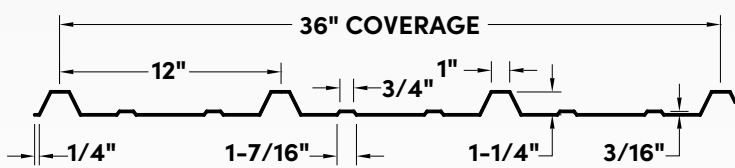

PBR-PANEL:

1-1/4" CORRUGATED:

2-1/2" CORRUGATED:

ALUMINUM SOFFIT SYSTEM:

PAINT BY
SHERWIN-WILLIAMS
Coil Coatings

- A. Cold Rolled Steel Sheet
- B. Corrosion-Blocking Galvanized or Galvalume
- C. Paint Pretreatment
- D. Primer
- E. WeatherXL™ Finish
- F. Back/Washcoat