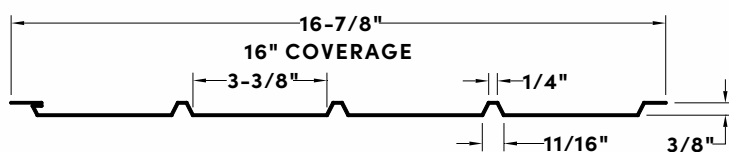

PBR-PANEL:

1-1/4" CORRUGATED:

2-1/2" CORRUGATED:

ALUMINUM SOFFIT SYSTEM:

PAINT BY
SHERWIN-WILLIAMS
Coil Coatings

- A. Cold Rolled Steel Sheet
- B. Corrosion-Blocking Galvanized or Galvalume
- C. Paint Pretreatment
- D. Primer
- E. WeatherXL™ Finish
- F. Back/Washcoat