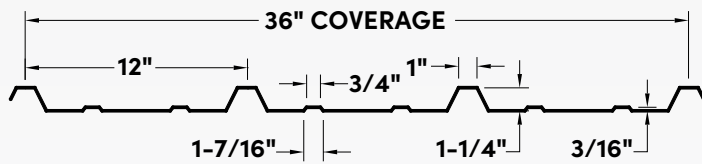

PBR-PANEL:

1-1/4" CORRUGATED:

2-1/2" CORRUGATED:

ALUMINUM SOFFIT SYSTEM:

PAINT BY
SHERWIN-WILLIAMS
Coil Coatings

- A. Cold Rolled Steel Sheet
- B. Corrosion-Blocking Galvanized or Galvalume
- C. Paint Pretreatment
- D. Primer
- E. WeatherXL™ Finish
- F. Back/Washcoat