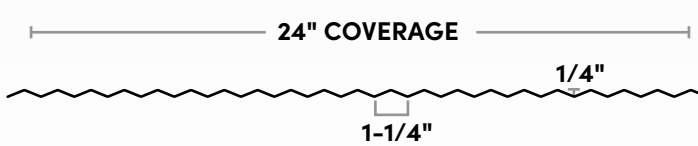

PBR-PANEL:

1-1/4" CORRUGATED:

2-1/2" CORRUGATED:

ALUMINUM SOFFIT SYSTEM:

PAINT BY
SHERWIN-WILLIAMS
Coil Coatings

- A. Cold Rolled Steel Sheet
- B. Corrosion-Blocking Galvanized or Galvalume
- C. Paint Pretreatment
- D. Primer
- E. WeatherXL™ Finish
- F. Back/Washcoat