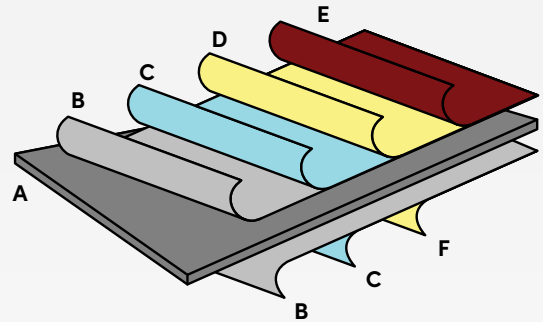

PBR-PANEL:

1-1/4" CORRUGATED:

2-1/2" CORRUGATED:

ALUMINUM SOFFIT SYSTEM:

PAINT BY
SHERWIN-WILLIAMS
Coil Coatings

- A. Cold Rolled Steel Sheet
- B. Corrosion-Blocking Galvanized or Galvalume
- C. Paint Pretreatment
- D. Primer
- E. WeatherXL™ Finish
- F. Back/Washcoat