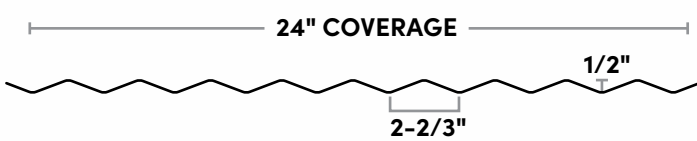

PBR-PANEL:

1-1/4" CORRUGATED:

2-1/2" CORRUGATED:

ALUMINUM SOFFIT SYSTEM:

PAINT BY
SHERWIN-WILLIAMS
Coil Coatings

- A. Cold Rolled Steel Sheet
- B. Corrosion-Blocking Galvanized or Galvalume
- C. Paint Pretreatment
- D. Primer
- E. WeatherXL™ Finish
- F. Back/Washcoat