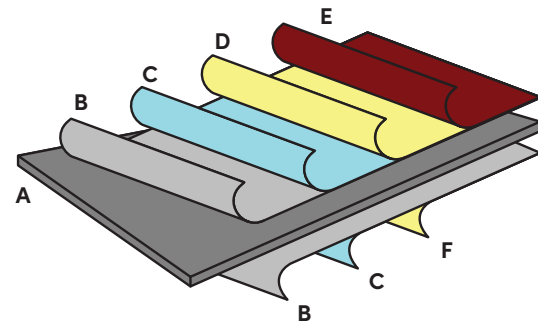

SHERWIN-WILLIAMS Coil Coatings

Sherwin-Williams® is a trademark of SWIMC LLC.

- A. Cold Rolled Steel Sheet
- B. Corrosion-Blocking Galvanized or Galvalume
- C. Paint Pretreatment
- D. Primer
- E. WeatherXL™ Finish
- F. Back/Washcoat

The Right Paint for the Right Product:
We choose WeatherXL siliconized polyester paint for our panels as it is recognized in the industry for its remarkable color and gloss retention as well as its superior chalk resistance. All WeatherXL-painted K-Rib Brand roofing and siding panels are covered by our 40-year paint warranty.