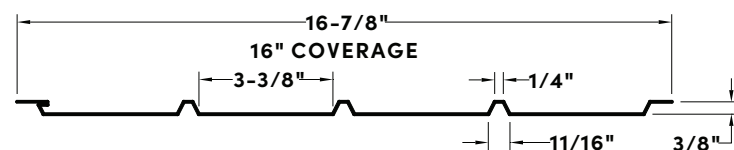

ALUMINUM SOFFIT SYSTEM: