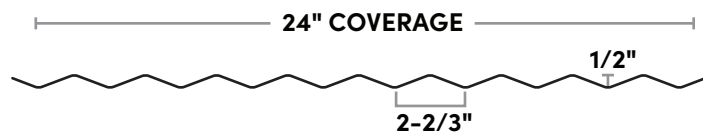

WWW.KLAUER.COM

FRONTIER:

SUBURBAN:

HEARTLAND:

R-PANEL:

PBR-PANEL:

1-1/4" CORRUGATED:

2-1/2" CORRUGATED: