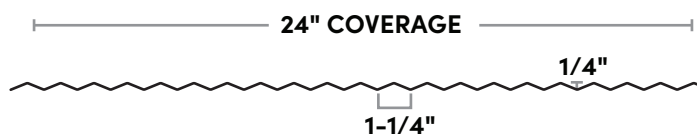

WWW.KLAUER.COM

FRONTIER:

SUBURBAN:

HEARTLAND:

R-PANEL:

PBR-PANEL:

1-1/4" CORRUGATED:

2-1/2" CORRUGATED: