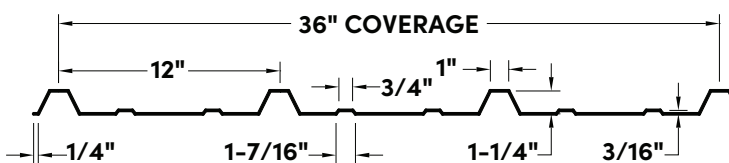

WWW.KLAUER.COM

FRONTIER:

SUBURBAN:

HEARTLAND:

R-PANEL:

PBR-PANEL:

1-1/4" CORRUGATED:

2-1/2" CORRUGATED: