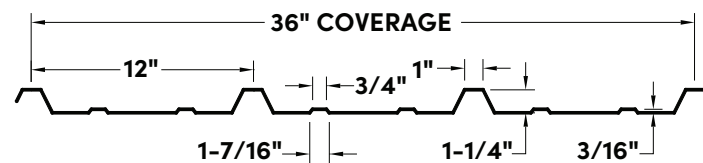

WWW.KLAUER.COM

FRONTIER:

SUBURBAN:

HEARTLAND:

R-PANEL:

PBR-PANEL:

1-1/4" CORRUGATED:

2-1/2" CORRUGATED: