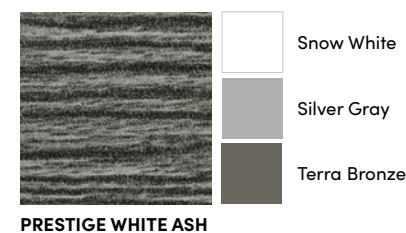

KLAUER
Prestige[™]
FINISH

The Klauer Prestige Steel Siding and Accessories collection replicates nature's colors and textures. Its unique color palette consists of five two-tone shades that create the look of naturally stained wood.

SIDING PROFILES

- › DOUBLE 4
- › DOUBLE 5
- › D5 DUTCH LAP
- › 6" LAP
- › 8" LAP
- › 8" BOARD & BATTEN

ACCESSORIES:

- › ACCENT SHINGLE
- › TWO-PIECE OUTSIDE CORNERS
- › J TRIM
- › SILL TRIM

COLOR COMBO GUIDE

PRESTIGE WHITE ASH

ELITE TERRA BRONZE

CLASSIC SNOW WHITE

PRESTIGE VERAWOOD

ELITE BRICK RED

CLASSIC EGG SHELL

PRESTIGE RIVER BIRCH

ELITE BROWNSTONE