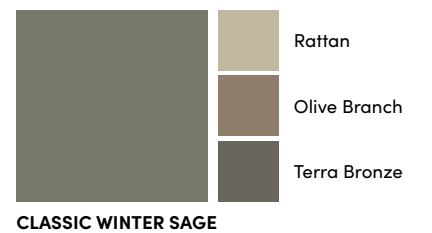

PRESTIGE WHITE ASH

ELITE TERRA BRONZE

CLASSIC SNOW WHITE

PRESTIGE VERAWOOD

ELITE BRICK RED

CLASSIC EGG SHELL

PRESTIGE RIVER BIRCH

ELITE BROWNSTONE

CLASSIC SANDALWOOD

PRESTIGE MAGNOLIA

ELITE EMBER GRAY

CLASSIC MOCCASIN

PRESTIGE ROSEWOOD

ELITE MOCHA

CLASSIC GOLDENROD

CLASSIC RATTAN

CLASSIC BROWNSTONE

CLASSIC EMBER GRAY

CLASSIC OLIVE BRANCH

CLASSIC MOCHA

CLASSIC WINTER SAGE

CLASSIC NORTHERN WOODS

CLASSIC COLONIAL BLUE

CLASSIC MOUNTAIN GREEN

CLASSIC DUSTY CLAY

CLASSIC DEEP OCEAN BLUE

CLASSIC BRICK RED

CLASSIC TERRA BRONZE

CLASSIC SILVER GRAY

CLASSIC SUNSET RED

CLASSIC CARAMEL

CLASSIC LIBERTY GRAY