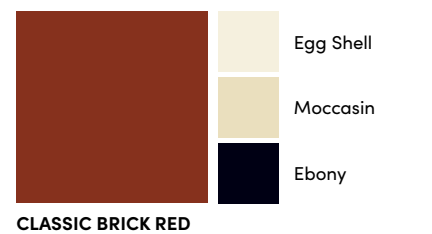

PRESTIGE WHITE ASH

ELITE TERRA BRONZE

CLASSIC SNOW WHITE

PRESTIGE VERAWOOD

ELITE BRICK RED

CLASSIC EGG SHELL

PRESTIGE RIVER BIRCH

ELITE BROWNSTONE

CLASSIC SANDALWOOD

PRESTIGE MAGNOLIA

ELITE EMBER GRAY

CLASSIC MOCCASIN

PRESTIGE ROSEWOOD

ELITE MOCHA

CLASSIC GOLDENROD

CLASSIC RATTAN

CLASSIC BROWNSTONE

CLASSIC EMBER GRAY

CLASSIC OLIVE BRANCH

CLASSIC MOCHA

CLASSIC WINTER SAGE

CLASSIC NORTHERN WOODS

CLASSIC COLONIAL BLUE

CLASSIC MOUNTAIN GREEN

CLASSIC DUSTY CLAY

CLASSIC DEEP OCEAN BLUE

CLASSIC BRICK RED

CLASSIC TERRA BRONZE

CLASSIC SILVER GRAY

CLASSIC SUNSET RED

CLASSIC CARAMEL

CLASSIC LIBERTY GRAY