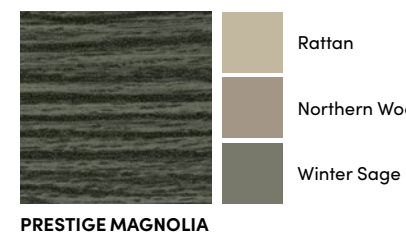

PRESTIGE WHITE ASH

ELITE TERRA BRONZE

CLASSIC SNOW WHITE

PRESTIGE VERAWOOD

ELITE BRICK RED

CLASSIC EGG SHELL

PRESTIGE RIVER BIRCH

ELITE BROWNSTONE

CLASSIC SANDALWOOD

PRESTIGE MAGNOLIA

ELITE EMBER GRAY

CLASSIC MOCCASIN

PRESTIGE ROSEWOOD

ELITE MOCHA

CLASSIC GOLDENROD

CLASSIC RATTAN

CLASSIC BROWNSTONE

CLASSIC EMBER GRAY

CLASSIC OLIVE BRANCH

CLASSIC MOCHA

CLASSIC WINTER SAGE

CLASSIC NORTHERN WOODS

CLASSIC COLONIAL BLUE

CLASSIC MOUNTAIN GREEN