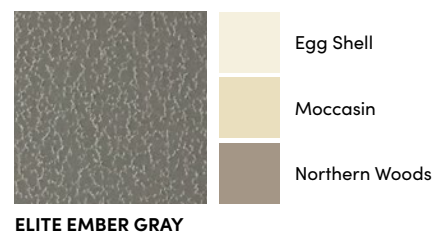

PRESTIGE WHITE ASH

ELITE TERRA BRONZE

CLASSIC SNOW WHITE

PRESTIGE VERAWOOD

ELITE BRICK RED

CLASSIC EGG SHELL

PRESTIGE RIVER BIRCH

ELITE BROWNSTONE

CLASSIC SANDALWOOD

PRESTIGE MAGNOLIA

ELITE EMBER GRAY

CLASSIC MOCCASIN

PRESTIGE ROSEWOOD

ELITE MOCHA

CLASSIC GOLDENROD

CLASSIC RATTAN

CLASSIC BROWNSTONE

CLASSIC EMBER GRAY

CLASSIC OLIVE BRANCH

CLASSIC MOCHA

CLASSIC WINTER SAGE

CLASSIC NORTHERN WOODS

CLASSIC COLONIAL BLUE

CLASSIC MOUNTAIN GREEN