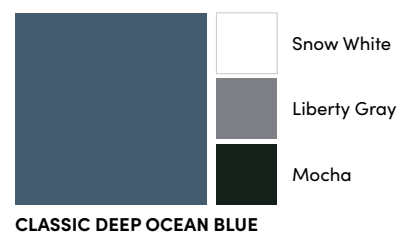

PRESTIGE WHITE ASH

ELITE TERRA BRONZE

CLASSIC SNOW WHITE

PRESTIGE VERAWOOD

ELITE BRICK RED

CLASSIC EGG SHELL

PRESTIGE RIVER BIRCH

ELITE BROWNSTONE

CLASSIC SANDALWOOD

PRESTIGE MAGNOLIA

ELITE EMBER GRAY

CLASSIC MOCCASIN

PRESTIGE ROSEWOOD

ELITE MOCHA

CLASSIC GOLDENROD

CLASSIC RATTAN

CLASSIC BROWNSTONE

CLASSIC EMBER GRAY

CLASSIC OLIVE BRANCH

CLASSIC MOCHA

CLASSIC WINTER SAGE

CLASSIC NORTHERN WOODS

CLASSIC COLONIAL BLUE

CLASSIC MOUNTAIN GREEN

CLASSIC DUSTY CLAY

CLASSIC DEEP OCEAN BLUE

CLASSIC BRICK RED

CLASSIC TERRA BRONZE

CLASSIC SILVER GRAY

CLASSIC SUNSET RED

CLASSIC CARAMEL

CLASSIC LIBERTY GRAY