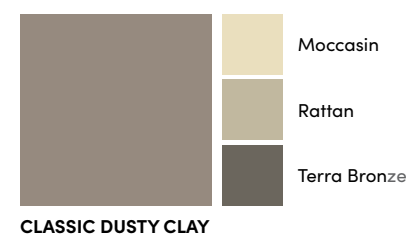

PRESTIGE WHITE ASH

ELITE TERRA BRONZE

CLASSIC SNOW WHITE

PRESTIGE VERAWOOD

ELITE BRICK RED

CLASSIC EGG SHELL

PRESTIGE RIVER BIRCH

ELITE BROWNSTONE

CLASSIC SANDALWOOD

PRESTIGE MAGNOLIA

ELITE EMBER GRAY

CLASSIC MOCCASIN

PRESTIGE ROSEWOOD

ELITE MOCHA

CLASSIC GOLDENROD

CLASSIC RATTAN

CLASSIC BROWNSTONE

CLASSIC EMBER GRAY

CLASSIC OLIVE BRANCH

CLASSIC MOCHA

CLASSIC WINTER SAGE

CLASSIC NORTHERN WOODS

CLASSIC COLONIAL BLUE

CLASSIC MOUNTAIN GREEN

CLASSIC DUSTY CLAY

CLASSIC DEEP OCEAN BLUE

CLASSIC BRICK RED

CLASSIC TERRA BRONZE

CLASSIC SILVER GRAY

CLASSIC SUNSET RED

CLASSIC CARAMEL

CLASSIC LIBERTY GRAY