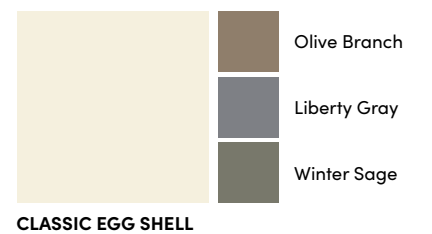

PRESTIGE WHITE ASH

ELITE TERRA BRONZE

CLASSIC SNOW WHITE

PRESTIGE VERAWOOD

ELITE BRICK RED

CLASSIC EGG SHELL

PRESTIGE RIVER BIRCH

ELITE BROWNSTONE

CLASSIC SANDALWOOD

PRESTIGE MAGNOLIA

ELITE EMBER GRAY

CLASSIC MOCCASIN

PRESTIGE ROSEWOOD

ELITE MOCHA

CLASSIC GOLDENROD

CLASSIC RATTAN

CLASSIC BROWNSTONE

CLASSIC EMBER GRAY

CLASSIC OLIVE BRANCH

CLASSIC MOCHA

CLASSIC WINTER SAGE

CLASSIC NORTHERN WOODS

CLASSIC COLONIAL BLUE

CLASSIC MOUNTAIN GREEN

CLASSIC DUSTY CLAY

CLASSIC DEEP OCEAN BLUE

CLASSIC BRICK RED

CLASSIC TERRA BRONZE

CLASSIC SILVER GRAY

CLASSIC SUNSET RED

CLASSIC CARAMEL

CLASSIC LIBERTY GRAY