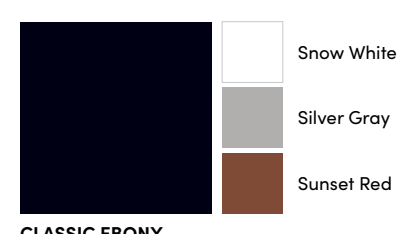

CLASSIC CARAMEL

CLASSIC EBONY

Note: Colors are representations. Please refer to an actual metal sample. Accent color suggestions shown in Classic.