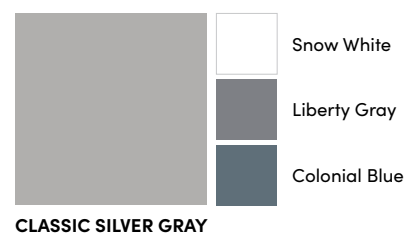

PRESTIGE WHITE ASH

ELITE TERRA BRONZE

CLASSIC SNOW WHITE

PRESTIGE VERAWOOD

ELITE BRICK RED

CLASSIC EGG SHELL

PRESTIGE RIVER BIRCH

ELITE BROWNSTONE

CLASSIC SANDALWOOD

PRESTIGE MAGNOLIA

ELITE EMBER GRAY

CLASSIC MOCCASIN

PRESTIGE ROSEWOOD

ELITE MOCHA

CLASSIC GOLDENROD

CLASSIC RATTAN

CLASSIC BROWNSTONE

CLASSIC EMBER GRAY

CLASSIC OLIVE BRANCH

CLASSIC MOCHA

CLASSIC WINTER SAGE

CLASSIC NORTHERN WOODS

CLASSIC COLONIAL BLUE

CLASSIC MOUNTAIN GREEN

CLASSIC DUSTY CLAY

CLASSIC DEEP OCEAN BLUE

CLASSIC BRICK RED

CLASSIC TERRA BRONZE

CLASSIC SILVER GRAY

CLASSIC SUNSET RED

CLASSIC CARAMEL

CLASSIC LIBERTY GRAY