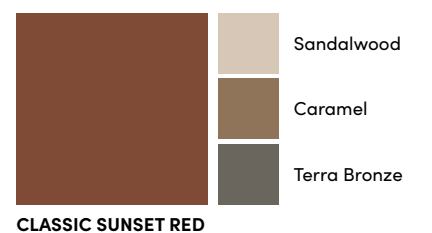

PRESTIGE WHITE ASH

ELITE TERRA BRONZE

CLASSIC SNOW WHITE

PRESTIGE VERAWOOD

ELITE BRICK RED

CLASSIC EGG SHELL

PRESTIGE RIVER BIRCH

ELITE BROWNSTONE

CLASSIC SANDALWOOD

PRESTIGE MAGNOLIA

ELITE EMBER GRAY

CLASSIC MOCCASIN

PRESTIGE ROSEWOOD

ELITE MOCHA

CLASSIC GOLDENROD

CLASSIC RATTAN

CLASSIC BROWNSTONE

CLASSIC EMBER GRAY

CLASSIC OLIVE BRANCH

CLASSIC MOCHA

CLASSIC WINTER SAGE

CLASSIC NORTHERN WOODS

CLASSIC COLONIAL BLUE

CLASSIC MOUNTAIN GREEN

CLASSIC DUSTY CLAY

CLASSIC DEEP OCEAN BLUE

CLASSIC BRICK RED

CLASSIC TERRA BRONZE

CLASSIC SILVER GRAY

CLASSIC SUNSET RED

CLASSIC CARAMEL

CLASSIC LIBERTY GRAY