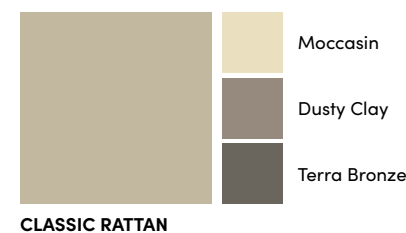

PRESTIGE WHITE ASH

ELITE TERRA BRONZE

CLASSIC SNOW WHITE

PRESTIGE VERAWOOD

ELITE BRICK RED

CLASSIC EGG SHELL

PRESTIGE RIVER BIRCH

ELITE BROWNSTONE

CLASSIC SANDALWOOD

PRESTIGE MAGNOLIA

ELITE EMBER GRAY

CLASSIC MOCCASIN

PRESTIGE ROSEWOOD

ELITE MOCHA

CLASSIC GOLDENROD

CLASSIC RATTAN

CLASSIC BROWNSTONE

CLASSIC EMBER GRAY

CLASSIC OLIVE BRANCH

CLASSIC MOCHA

CLASSIC WINTER SAGE

CLASSIC NORTHERN WOODS

CLASSIC COLONIAL BLUE

CLASSIC MOUNTAIN GREEN

CLASSIC DUSTY CLAY

CLASSIC DEEP OCEAN BLUE

CLASSIC BRICK RED

CLASSIC TERRA BRONZE

CLASSIC SILVER GRAY

CLASSIC SUNSET RED

CLASSIC CARAMEL

CLASSIC LIBERTY GRAY